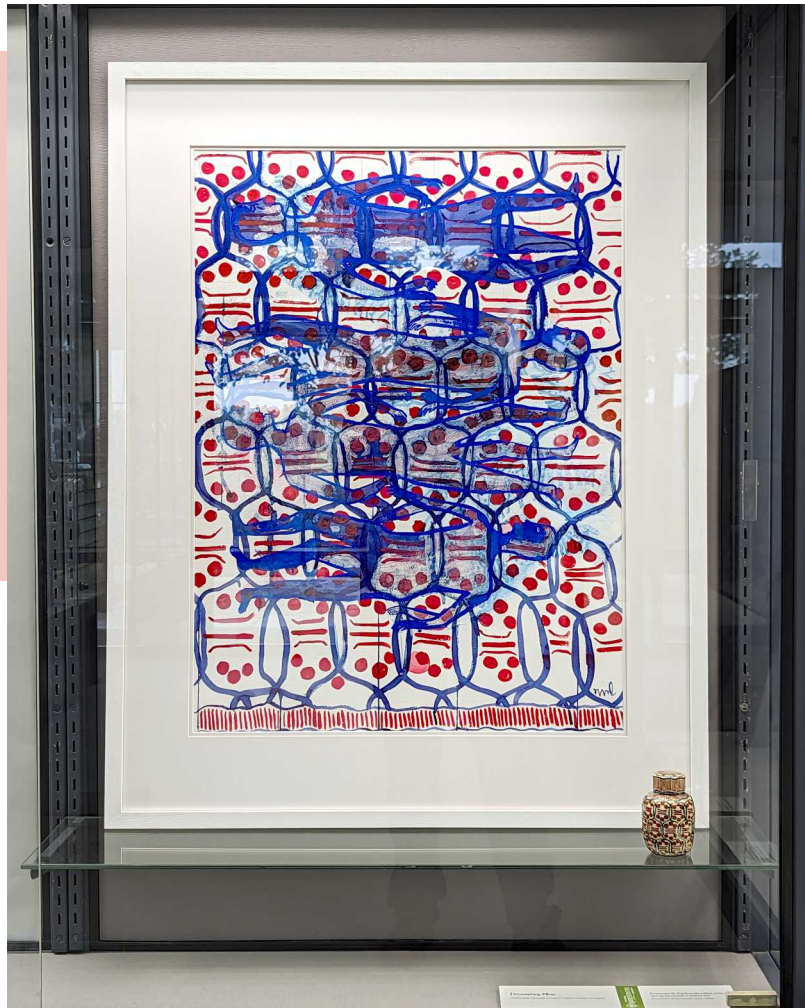

Vicky Lindo & Bill Brookes

*Conscious
Dreaming*

An exhibition inspired by the works of
Christine Penn (1943-2014)
and Frances Emma Richards (1869-1931)

Sleep

Slip cast earthenware with underglazes and Sgraffito decoration 27cm

27cm

£900

3 Men 2 Crocodiles

Slip cast earthenware paper clay with underglaze decoration

57cm

£4500

Pony in dream landscape 2

Frances Richards Two Vases

Pony in dream landscape 1

Slip cast earthenware with underglazes and Sgraffito decoration

27cm

£900

Pony in dream landscape 1
Frances Richards
Slip cast earthenware with underglazes and Sgraffito decoration
27cm