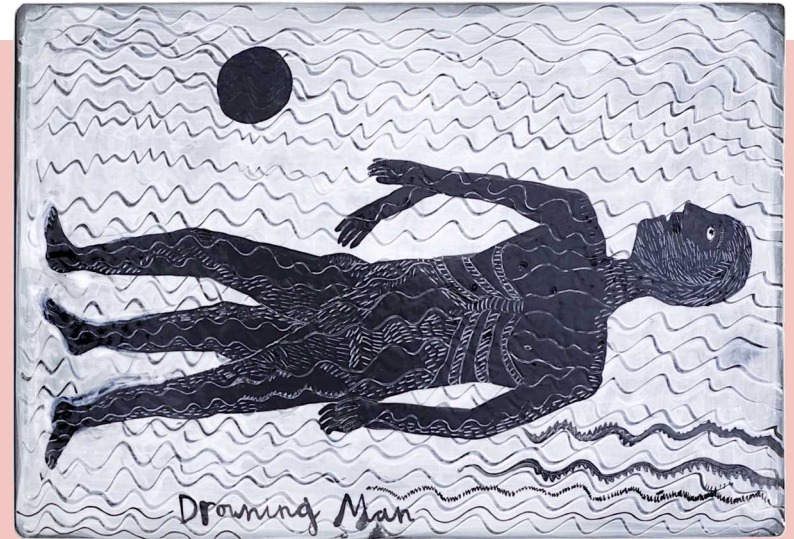

Frances Richards
Small Lidded Pot

Drowning Man
Slip cast earthenware with underglazes
and Sgraffito decoration 36cm
£2400