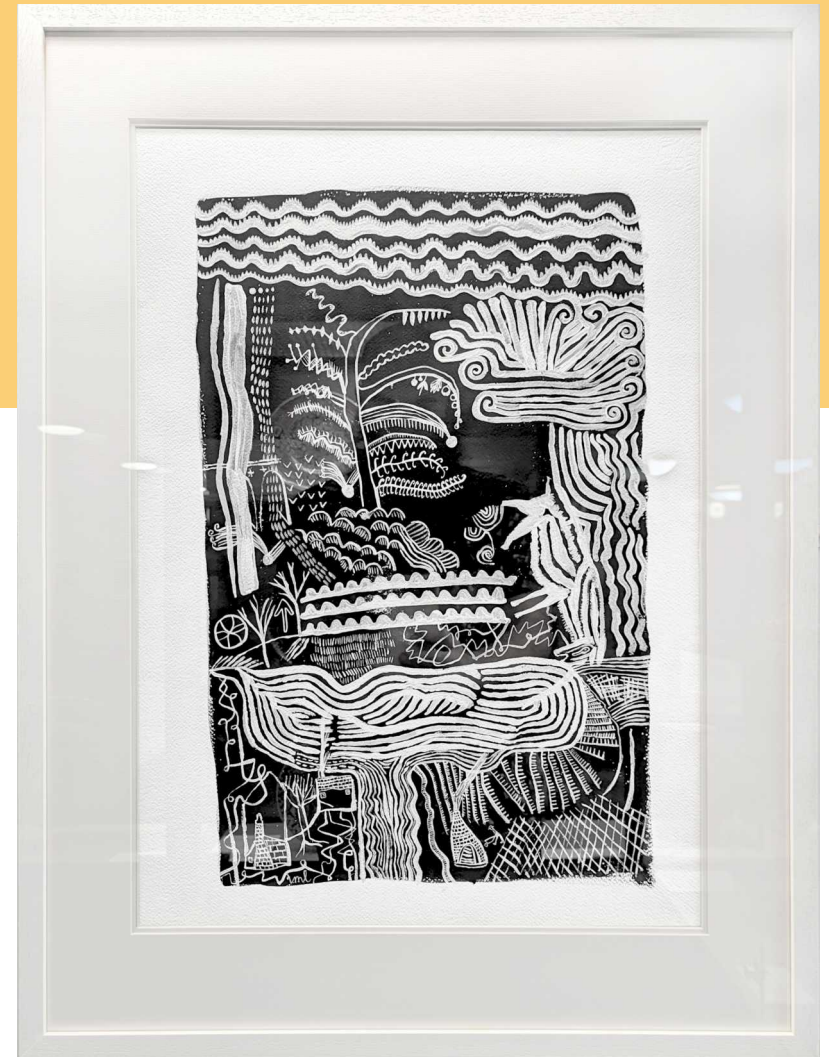

F.E.R. cats

Slip cast earthenware with slip trailed
decoration 38cm
£2200

Left

Drowning Man

Mixed media on paper

£2250

Lion in Chris' landscape 1

Slip cast earthenware with slip
trailed decoration 27cm