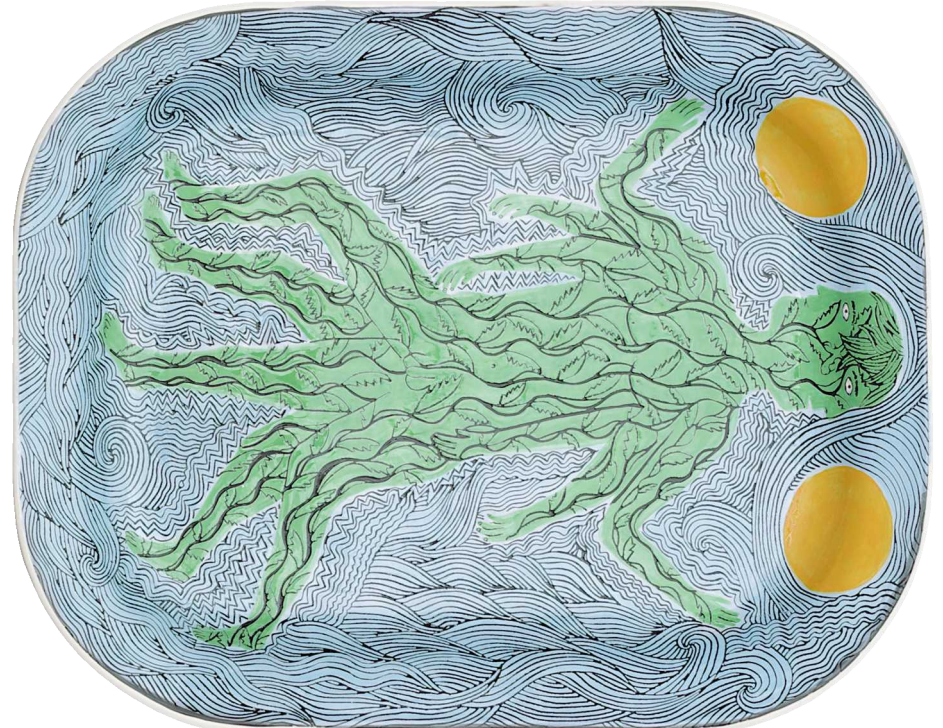

Drowning Man
Slip cast earthenware with underglazes
and Sgraffito decoration 36cm
£2400